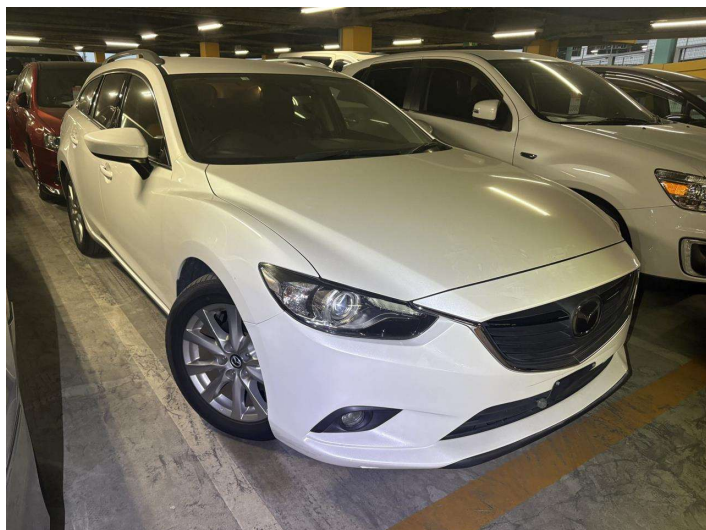

2014 Mazda Atenza 25S L package 68,000km

Purchase Price **\$18,995**
Includes GST, Registration & Licensing

Finance may be available on this vehicle. Ask one of our friendly staff for more information.

Gain peace of mind with Mechanical Breakdown Insurance. **Ask us how.**

Top features

- » Adaptive cruise contro...
- » Air Conditioning
- » Alloy wheels
- » Bose sound system
- » Central locking
- » Driver airbag
- » Fog Lights
- » Passenger airbag
- » Push start button
- » Reverse camera
- » Side airbags

Body Style
Station Wagon

Odometer
68,000 km

Engine
2500 cc

Fuel Type
Petrol

Transmission
Auto

Wheels
-

VIN
7AT0C139X25101261

Interior
Black

Safety

Based on 2024 UCSR rating for 12-22 models

Reg No.

-

Ext Colour
Pearl White

History

-

Seats