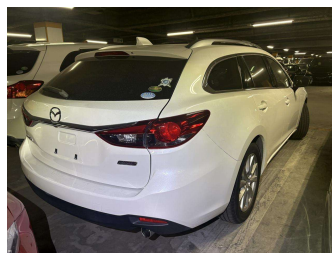

2014 Mazda Atenza 25S L package 68,000km

Purchase Price **\$18,995**
Includes GST, Registration & Licensing

Finance may be available on this vehicle. Ask one of our friendly staff for more information.

Gain peace of mind with Mechanical Breakdown Insurance. **Ask us how.**

Top features

- » Adaptive cruise contro...
- » Air Conditioning
- » Alloy wheels
- » Bose sound system
- » Central locking
- » Driver airbag
- » Fog Lights
- » Passenger airbag
- » Push start button
- » Reverse camera
- » Side airbags

Body Style
Station Wagon

Odometer
68,000 km

Engine
2500 cc

Fuel Type
Petrol

Transmission
Auto

Wheels
-

VIN
7AT0C139X25101261

Interior
Black