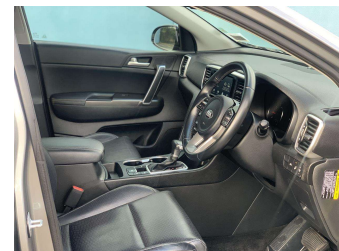

2019 Kia Sportage EX NZ New 43,000km

Purchase Price **$25,995**
Includes GST, Registration & Licensing

Finance may be available on this vehicle. Ask one of our friendly staff for more information.

Gain peace of mind with Mechanical Breakdown Insurance. **Ask us how.**

Top features

- » ABS brakes
- » Air Conditioning
- » Alloy wheels
- » Central locking
- » Cruise Control
- » Driver airbag
- » Fog Lights
- » Passenger airbag
- » Power steering
- » Push start button
- » Reverse camera
- » Side airbags
- » Tinted windows

Body Style
SUV

Odometer
43,000 km

Engine
2000 cc

Fuel Type
Petrol

Transmission
Auto

Wheels
-

VIN
-

Interior
Grey, Leather

Safety

Based on 2024 UCSR rating for 15-21 models

Reg No.
MCA272

Ext Colour
Grey

History
-

Seats
-

CO2 Emissions
★ ★ ★ ★ ☆ ☆ ☆
212 grams/km

Energy Economy
★ ☆ ☆ ☆ ☆ ☆
Annual fuel cost of $3,570
9.1L per 100km

Cost per year is an estimate based on petrol price of $2.80 per litre and an average distance of 14000 km. Emissions and Energy Economy figures standardised to 3P WLTP.

Stock ID: 2111

Contour Cars | Phone 022 621 2842, GST 109-463-094 | Email contourcars@live.com
769 Fergusson Drive, Upper Hutt 5018, New Zealand
www.contourcars.co.nz