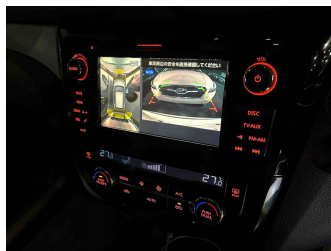

2016 Nissan X-trail 7 seats Mode premium edition

Purchase Price **POA**

Includes GST
Excludes on-road costs of \$300

Finance may be available on this vehicle. Ask one of our friendly staff for more information.