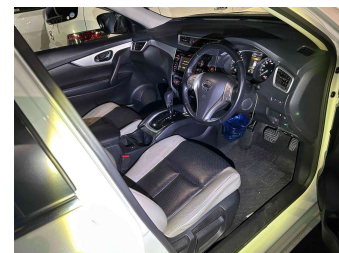

2016 Nissan X-trail 7 seats Mode premium edition

Purchase Price **POA**

Includes GST
Excludes on-road costs of \$300

Finance may be available on this vehicle. Ask one of our friendly staff for more information.

Gain peace of mind with Mechanical Breakdown Insurance. **Ask us how.**

Top features

None Listed

Body Style
SUV

Odometer
78,000 km

Engine
2000 cc

Fuel Type
Petrol

Transmission
Auto