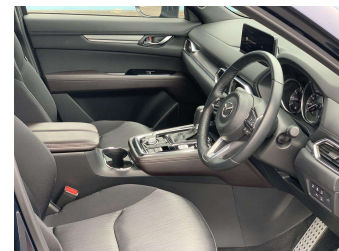

2021 Mazda CX-8 25S Proactive 18,700km

Purchase Price **$37,995**
Includes GST, Registration & Licensing

Finance may be available on this vehicle. Ask one of our friendly staff for more information.

Gain peace of mind with Mechanical Breakdown Insurance. **Ask us how.**

Top features

- » 360 degree camera
- » 7 seats
- » Adaptive cruise control
- » Driver airbag
- » Passenger airbag
- » Push start button
- » Side airbags

Body Style
SUV

Odometer
18,700 km

Engine
2500 cc

Fuel Type
Petrol

Transmission
Auto

Wheels
-

VIN
7AT0C149X25250437

Interior
Black

Safety

Based on 2024 VSRR rating

Reg No.

-

Ext Colour
Deep Crystal Blue Mica

History

-

Seats

-

CO2 Emissions
★★★★☆
187 grams/km

Energy Economy
★★☆☆☆☆

Annual fuel cost of $3,180
8.1L per 100km

Cost per year is an estimate based on petrol price of $2.80 per litre and an average distance of 14000 km. Emissions and Energy Economy figures standardised to 3P WLTP.

Stock ID: 2148

Contour Cars | Phone 022 621 2842, GST 109-463-094 | Email contourcars@live.com
769 Fergusson Drive, Upper Hutt 5018, New Zealand
www.contourcars.co.nz