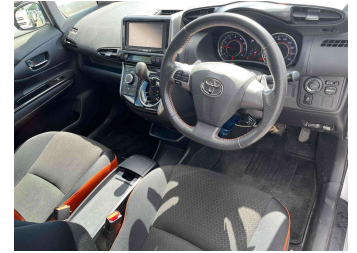

# 2012 Toyota Wish Z 6 seater 63,000km

**Purchase Price** **\$14,995**

Includes GST  
Excludes on-road costs of \$300

Finance may be available on this vehicle. Ask one of our friendly staff for more information.

Gain peace of mind with Mechanical Breakdown Insurance. **Ask us how.**

**Top features**

- » 4 cylinder
- » ABS Braking
- » Alloy wheels
- » Android Auto
- » Apple CarPlay
- » Body Kit
- » Central locking
- » Central Locking
- » Driver airbag
- » Fog Lights
- » Passenger airbag
- » Power steering
- » Push start button
- » Reverse camera

Body Style  
**Station Wagon**

Odometer  
**63,000 km**

Engine  
**2000 cc**

Fuel Type  
**Petrol**

Transmission  
**Auto**

Wheels  
-

VIN  
**7AT0H64BX2400602**

Interior  
**Black**