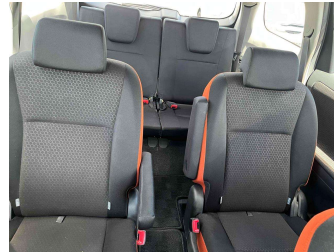

# 2012 Toyota Wish Z 6 seater 63,000km

**Purchase Price** **\$14,995**

Includes GST  
Excludes on-road costs of \$300

Finance may be available on this vehicle. Ask one of our friendly staff for more information.

Body Style  
**Station Wagon**

Odometer  
**63,000 km**

Engine  
**2000 cc**

Fuel Type  
**Petrol**

Transmission  
**Auto**

Wheels  
-

VIN  
**7AT0H64BX2400602**

Interior  
**Black**