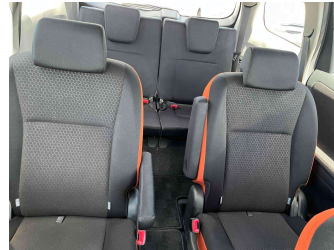

2012 Toyota Wish Z 6 seater 63,000km

Purchase Price **\$14,995**

Includes GST
Excludes on-road costs of \$300

Finance may be available on this vehicle. Ask one of our friendly staff for more information.

Body Style
Station Wagon

Odometer
63,000 km

Engine
2000 cc

Fuel Type
Petrol

Transmission
Auto

Wheels
-

VIN
7AT0H64BX2400602

Interior
Black