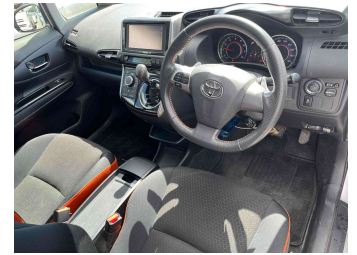

2012 Toyota Wish Z 6 seater 63,000km

Purchase Price **\$14,995**

Includes GST
Excludes on-road costs of \$300

Finance may be available on this vehicle. Ask one of our friendly staff for more information.

Gain peace of mind with Mechanical Breakdown Insurance. **Ask us how.**

Top features

- » 4 cylinder
- » ABS Braking
- » Alloy wheels
- » Android Auto
- » Apple CarPlay
- » Body Kit
- » Central locking
- » Central Locking
- » Driver airbag
- » Fog Lights
- » Passenger airbag
- » Power steering
- » Push start button
- » Reverse camera

Body Style
Station Wagon

Odometer
63,000 km

Engine
2000 cc

Fuel Type
Petrol

Transmission
Auto

Wheels
-

VIN
7AT0H64BX2400602

Interior
Black