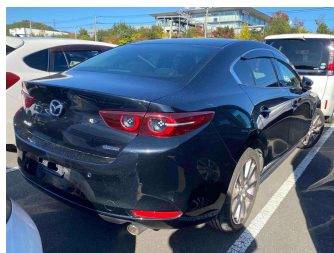

2020 Mazda 3 20S Pro-active 43,000km

Purchase Price **POA**

Includes GST
Excludes on-road costs of \$300

Finance may be available on this vehicle. Ask one of our friendly staff for more information.

Gain peace of mind with Mechanical Breakdown Insurance. **Ask us how.**

Top features

None Listed

Body Style
Sedan

Odometer
43,000 km

Engine
2000 cc

Fuel Type
Petrol

Transmission
Auto

Wheels
-

VIN
-

Interior
-

Safety
-

Reg No.
-

Ext Colour
Black

History
-

Seats
-

CO2 Emissions
-