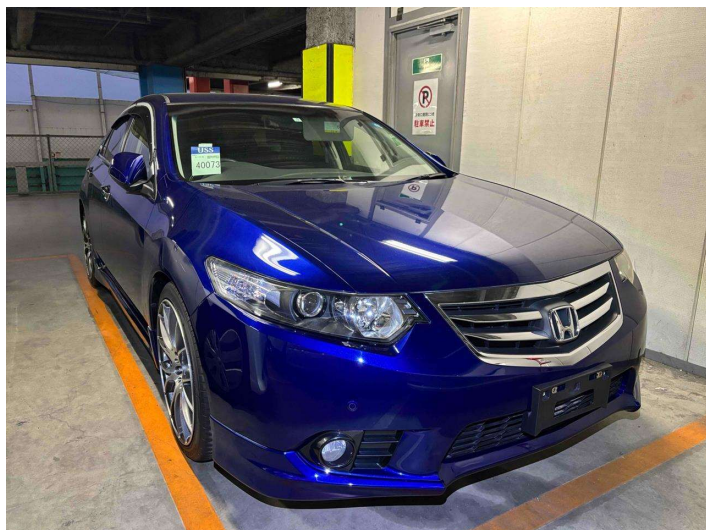

2013 Honda Accord 20TL only 14,300km

Purchase Price **POA**

Includes GST
Excludes on-road costs of $300

Finance may be available on this vehicle. Ask one of our friendly staff for more information.

Gain peace of mind with Mechanical Breakdown Insurance. **Ask us how.**

Top features

None Listed

Body Style
Sedan

Odometer
14,300 km

Engine
2000 cc

Fuel Type
Petrol

Transmission
Auto

Wheels
-

VIN
-

Interior
-

Safety
-

Reg No.
-

Ext Colour
Blue

History
-

Seats
-

CO2 Emissions
-

Energy Economy
-

Stock ID: 2136

Contour Cars | Phone 022 621 2842, GST 109-463-094 | Email contourcars@live.com
769 Fergusson Drive, Upper Hutt 5018, New Zealand
www.contourcars.co.nz