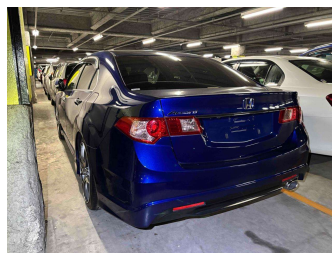

2013 Honda Accord 20TL only 14,300km

Purchase Price **POA**

Includes GST
Excludes on-road costs of $300

Finance may be available on this vehicle. Ask one of our friendly staff for more information.

Gain peace of mind with Mechanical Breakdown Insurance. **Ask us how.**

Top features

None Listed

Body Style
Sedan

Odometer
14,300 km

Engine
2000 cc

Fuel Type
Petrol

Transmission
Auto

Wheels
-

VIN
-

Interior
-

Safety
-

Reg No.
-

Ext Colour
Blue

History
-

Seats
-

CO2 Emissions
-

Energy Economy
-

Stock ID: 2136

Contour Cars | Phone 022 621 2842, GST 109-463-094 | Email contourcars@live.com
769 Fergusson Drive, Upper Hutt 5018, New Zealand
www.contourcars.co.nz